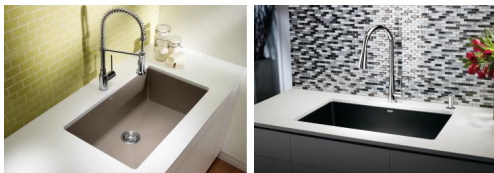

BLANCO PRECIS U SUPER SINGLE

Item No. 401143

Features

Clean lines and versatility. Be prepared for the unexpected.

Made in Canada

80% natural granite composite material

Exceptional resistance to heat, stains, scratches and acids

Non porous - dirt and bacteria cannot penetrate the surface of the sink

Modern square design

Rear-positioned drain hole maximize usable bowl and cabinet storage space

Virtually flat sink bottom prevents glassware from tipping over

3 1/2" (90mm) stainless steel strainer included

Limited Lifetime Warranty

Material / Colours

Available colours

Café

Anthracite

Truffle

Cinder

Width of base unit : 915 mm

Bowl depth: 9 1/2" (240 mm)

To protect from damage, this model should be shipped on a pallet

Faucets

BLANCO RITA DUAL SPRAY

Chrome

401460

BLANCO MAESTRO II