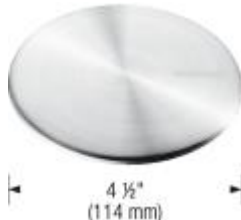

3 1/2" CapFlow strainer cover

Stainless steel (fits all BLANCO
strainers)

517666