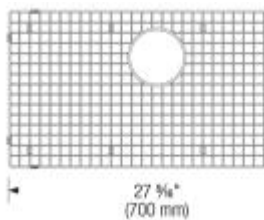

Optional Accessories

Stainless Steel Sink Grid

406446